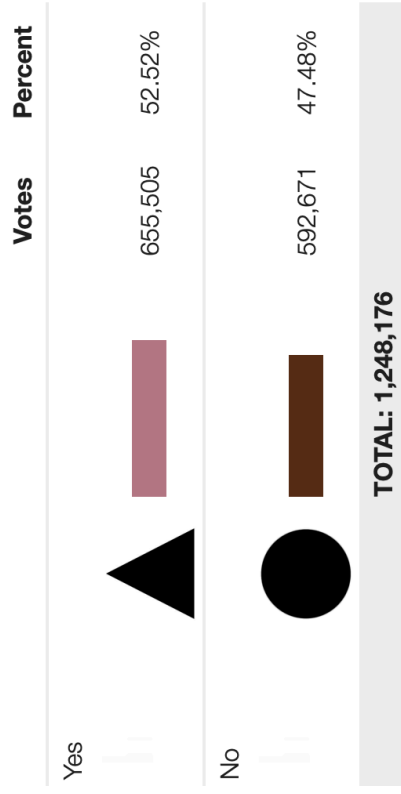

- Governor**
- Summary
- Senatorial Districts Map
- Representative Districts Map
- Municipalities Map
- Electoral Districts Map
- Senatorial Districts
- Electoral Districts
- Resident Commissioner**
- District Representatives**
- District Senators**
- At-Large Representatives**
- At-Large Senators**
- Mayors**
- Municipal Legislators**
- Plebiscite**
- Reports by Precinct, Polling Station and Voting Place**

PLEBISCITE

ISLAND WIDE RESULTS

Sort: Results 

*OTHER VOTES		TURNOUT	
BLANK BALLOTS	39,546	REGISTERED VOTERS IN REPORTED VOTING PLACES	2,355,894
NULLS	484	TOTAL BALLOTS	1,289,135
TOTAL BALLOTS	1,289,135	TURNOUT	54.72%
TOTAL ENROLLED		2,355,894	
**OTHER DATA			
OVERVOTES	1,027		
UNDERSVOTES	76		

REPORTED VOTING PLACES: 6325 OF 6325 FOR 100.00%